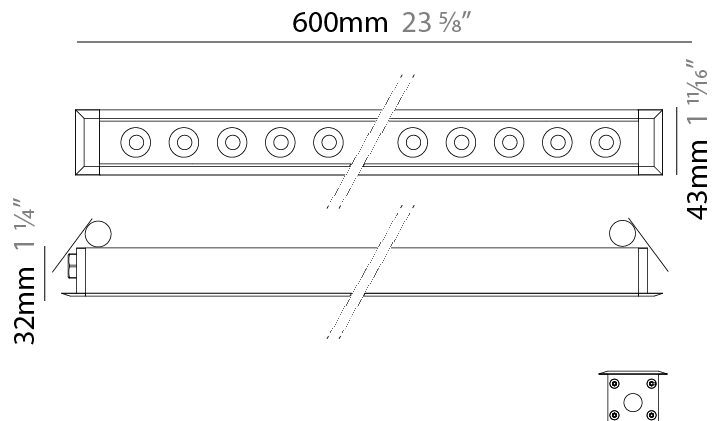

GENERAL

Series: Mini Corniche
Brand: Platek
Division: Exterior
Mounting Type: Recessed
Mounting Location: Ceiling
Subcategory: Downlight

PHYSICAL

Shape: Rectangle
Length (mm): 620
Length (in): 24 ³/₈
Width (mm): 43
Width (in): 1 ⁵/₈
Height (mm): 32
Height (in): 1 ¹/₄
Ceiling Thickness (mm): 2 - 13
Ceiling Thickness (in): 1/16 - 1/2
Light Distribution: Downlight
Weight (kg): 1.3
Weight (lbs): 2.8
Diffuser: Clear tempered glass
Gasket: Gore-Tex valve to prevent condensation
Fixture Finish: BLK / WHI / GRY / COR / ANT / BRZ
Fixture Material: Extruded Aluminum
Cut-out Measurements: 36mm / 1 7/16" x 610mm / 24"

ELECTRICAL

Lamp Type: LED
Total Output Wattage (W): 18.5 / 10.5 (Dif) / 11 (Asy)
Driver Included: No
Driver Location: Remote
Driver Type: Constant Voltage - 120 / 277Vac
Driver Class: Class 2
Input Voltage (V): 120 - 277
Output Voltage (V): 24
Upon Request: (Not included - see components [IP65 or higher enclosure to be supplied by others]) 0-10Vdc dimming / Phase dimming / Non-dimming 120/277Vac

LED

Number of LEDs: 18
Color Temperature (°K): 3000 / 4000
Max. Delivered Lumen (lm): 1500 / 1560
Nominal Lumen (lm): 2520 / 2610
CRI: >80 CRI
Lamp Life (hrs): 60000

OPTICAL

Optic°: 13 / 26 / 40 / ASY / DIF / ELL

RATINGS AND CERTIFICATIONS

Certified By: Certified for North American Standards
IP rating: IP65
IK Rating: IK07
Bug Rating: B2 U1 G0

PROJECT
TYPE
SPECIFIER
QUANTITY
DATE