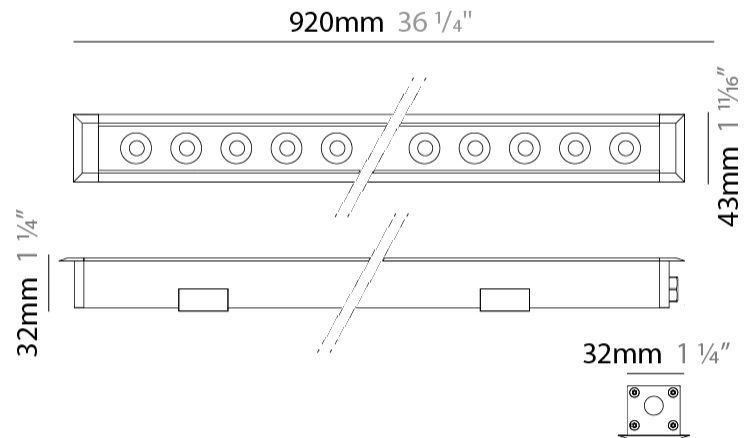

GENERAL

Series: Mini Corniche
Brand: Platek
Division: Exterior
Mounting Type: Recessed
Mounting Location: In-Ground
Subcategory: Walk Over

PHYSICAL

Shape: Rectangle
Length (mm): 920
Length (in): 36 1/4
Width (mm): 43
Width (in): 1 5/8
Height (mm): 32
Height (in): 1 1/2
Light Distribution: Uplight
Weight (kg): 1.6
Weight (lbs): 3.5
Screws: A4 stainless steel
Diffuser: Clear tempered glass
Gasket: Gore-Tex valve to prevent condensation inside the fitting.
Fixture Finish: BLK / WHI / GRY / COR / ANT / BRZ
Fixture Material: Extruded Aluminum

ELECTRICAL

Lamp Type: LED
Input Wattage (W): 32 / 17.5 (Dif) / 19.5 (Asy)
Total Output Wattage (W): 29 / 15.5 (Dif) / 17 (Asy)
Dimming: Non-Dimming / Phase Dimming (120Vac only) / 0-10V Dimming
Driver Included: No
Driver Location: Remote
Driver Type: Constant Voltage - 120 / 277Vac
Driver Class: Class 2
Input Voltage (V): 120 - 277
Output Voltage (V): 24

LED

Number of LEDs: 27
Color Temperature (°K): 3000 / 4000
Max. Delivered Lumen (lm): 1940 - 2320 / 2020 - 2415
CRI: >80 CRI
Lamp Life (hrs): 60000

OPTICAL

Optic°: 13 / 26 / 40 / ELL (29W) - DIF (15.5W) / ASY (17W)

RATINGS AND CERTIFICATIONS

Certified By: Certified for North American Standards
IP rating: IP65
IK Rating: IK07
Bug Rating: B0 U5 G0