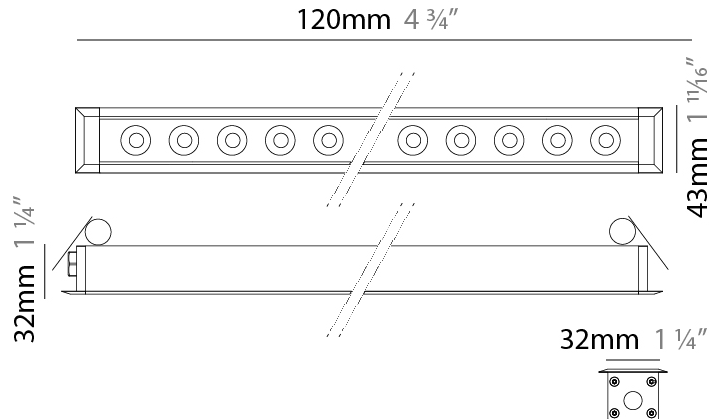

GENERAL

Series: Mini Corniche
Brand: Platek
Division: Exterior
Mounting Type: Recessed
Mounting Location: Ceiling
Subcategory: Downlight

PHYSICAL

Shape: Rectangle
Length (mm): 120
Length (in): 4 ¾
Width (mm): 43
Width (in): 1 ⅝
Height (mm): 32
Height (in): 1 ¼
Ceiling Thickness (mm): 2 - 13
Ceiling Thickness (in): 1/16 - 1/2
Light Distribution: Downlight
Diffuser: Clear tempered glass
Gasket: Gore-Tex valve to prevent condensation
Fixture Finish: [BLK](#) / [WHI](#) / [GRY](#) / [COR](#) / [ANT](#) / [BRZ](#)
Fixture Material: Extruded Aluminum
Cut-out Measurements: 36mm / 1 7/16" x 110mm / 4 5/16"

ELECTRICAL

Lamp Type: LED
Input Wattage (W): 3.5 / 1.5 (Dif)
Total Output Wattage (W): 3 / 1 (Dif)
Driver Included: No
Driver Location: Remote
Driver Type: Constant Voltage - 120 / 277Vac
Driver Class: Class 2
Input Voltage (V): 120 - 277
Output Voltage (V): 24
Upon Request: (Not included - see components [IP65 or higher enclosure to be supplied by others]) 0-10Vdc dimming / Phase dimming / Non-dimming 120/277Vac

LED

Number of LEDs: 3
Color Temperature (°K): [3000](#) / [4000](#)
Max. Delivered Lumen (lm): 250 / 260
Nominal Lumen (lm): 420 / 435
CRI: >80 CRI
Lamp Life (hrs): 60000

OPTICAL

Optic°: [13](#) / [26](#) / [40](#) / [ASY](#) / [DIF](#) / [ELL](#)

RATINGS AND CERTIFICATIONS

Certified By: Certified for North American Standards
IP rating: IP65
IK Rating: IK07
Bug Rating: B1 U1 G0