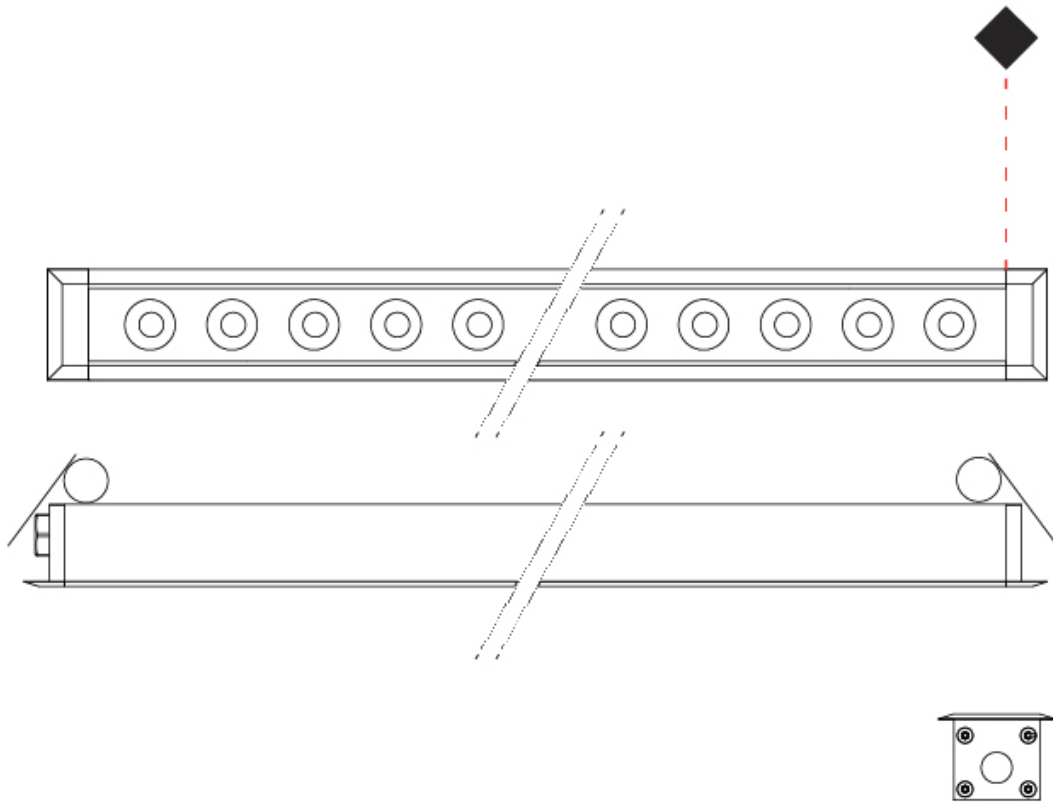

MINI CORNICHE RECESSED

E9Q103-

PROJECT	_____
TYPE	_____
SPECIFIER	_____
QUANTITY	_____
DATE	_____

E